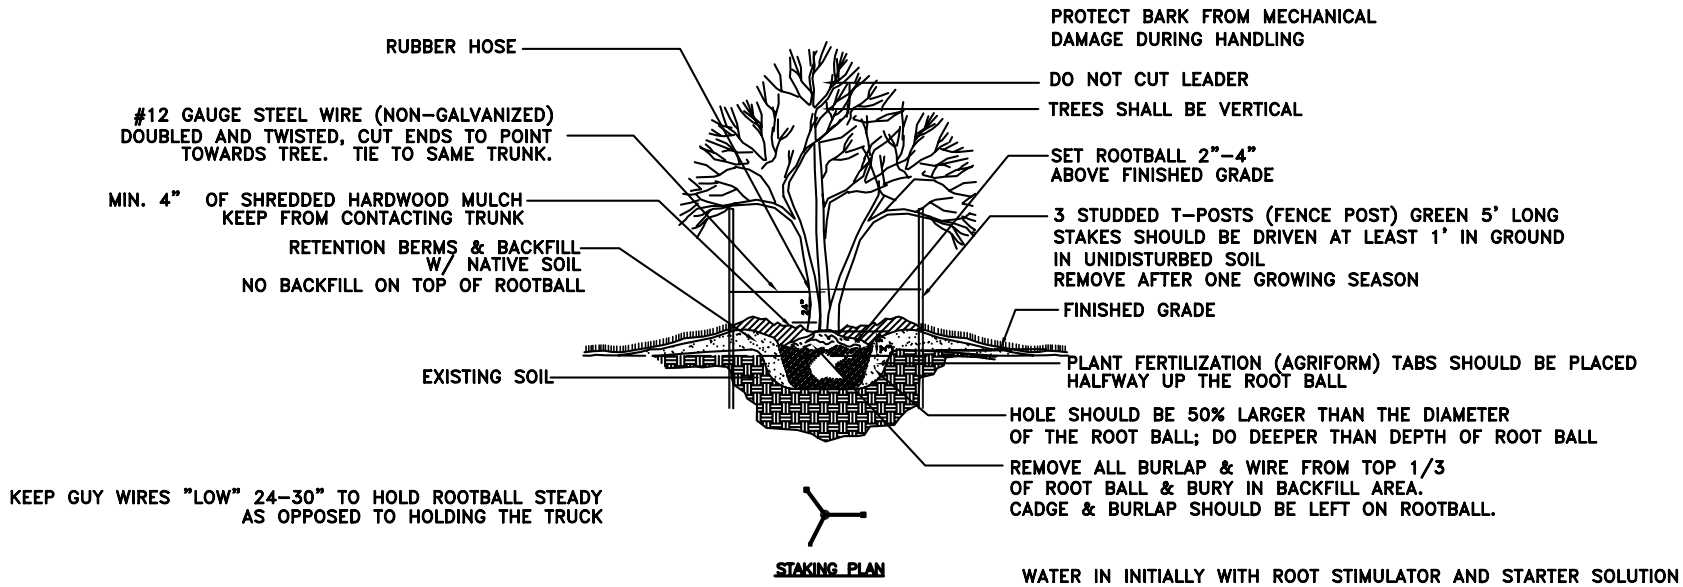

Landscape Plan for:  
**MULTI-TRUNK TREE DETAIL**

**2** MULTI-TRUNK TREE

NTS

Suggested Application Rates for Agriform 20-10-5										
Container Size	21-Gram							10-Gram	5-Gram	
	1 Gal	2 Gal	3 Gal	5 Gal	7 Gal	15 Gal	24" Box	Larger Sized Plants	Well-Rooted Liners	Small Ground Cover Plants or Perennials
Application Rates	1 tab	1 to 2 tabs	2 to 3 tabs	2 to 3 tabs	3 to 5 tabs	7 to 10 tabs	15 to 24 tabs	Use rates for estab. plantings	1 to 2 tabs	1 Tablet